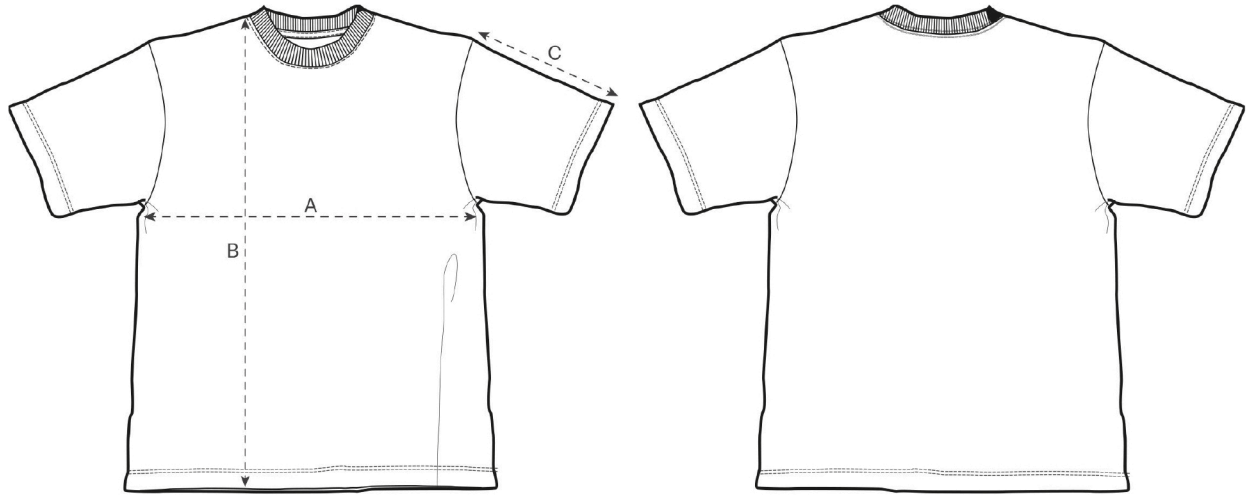

Size Guide

Front

Back

Measurement in cm

	XXS	XS	S	M	L	XL	XXL	3XL
A - Half Chest	47.5	49.5	51.5	55.5	58.5	61.5	65.5	69.5
B - Body Length	64	67	71	75	77	79	81	83
C - Sleeve Length	20	21	22.5	24	24.5	25	25.5	26