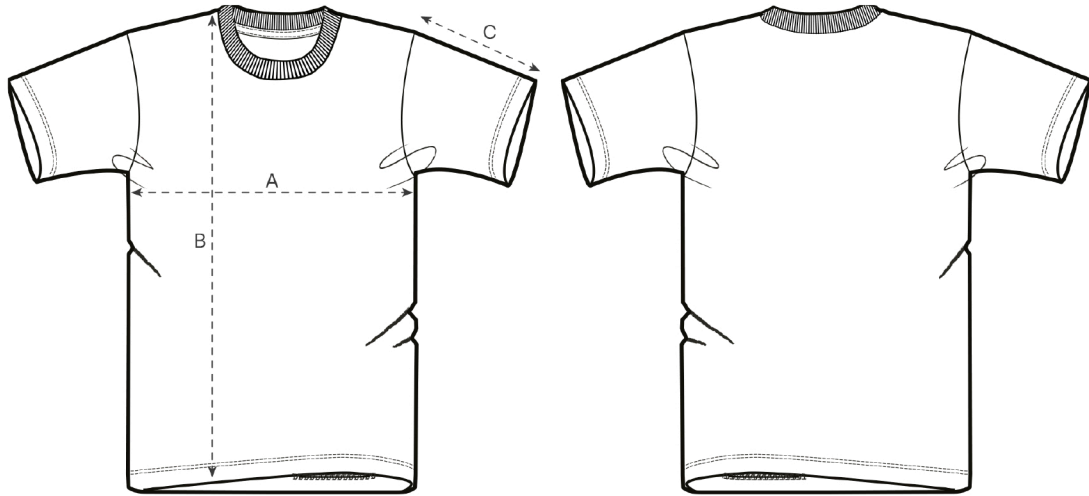

Size Guide

Front

Back

Measurement in cm	XXS	XS	S	M	L	XL	XXL	3XL	4XL	5XL
A - Half Chest	45.5	47.5	49.5	53.5	56.5	59.5	63.5	67.5	72.5	77.5
B - Body Length	62	65	69	73	75	77	79	81	83	84
C - Sleeve Length	20	21	22.5	24	24.5	25	25.5	26	26	26